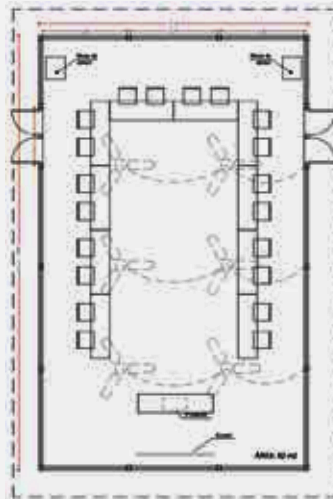

## FACILITIES

- Exhibition Room
- Interpretation Room / Lounge
- Two toilets
- Auxiliary bedroom for a traveller staying at Casa Canopy
- Topical room
- Kitchenette
- Deposit for the Inkaterra Convention Centre (ICC)
- Canopy warehouse
- Watchman's bedroom
- Staff toilet

## EXHIBITION ROOM

Area 82 mt2 (883 ft2).

Capacity - up to 60 chairs

- Projector
- Canvas screen
- Black-out curtains for the expositions
- Fans
- 2 auxiliary tables
- 1 water dispenser

# CAPACITY

- 80 PAX Standing for cocktail.
- 60 PAX Sitting for exposition.
- 32 PAX Sitting around a table for a light lunch

## DISTRIBUTION OPTIONS IN THE EXHIBITION ROOM

DISTRIBUCIÓN TIPO A 80 PERSONAS

DISTRIBUCIÓN B 20 PERSONAS

DISTRIBUCIÓN C 32 PERSONAS

DISTRIBUCIÓN D 30 PERSONAS