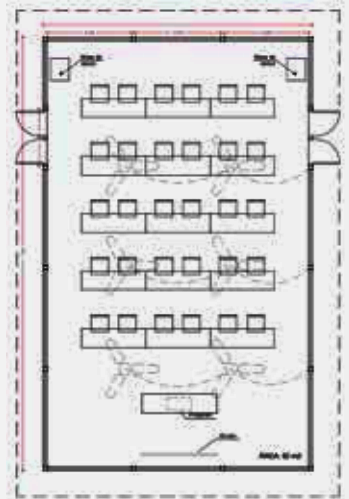

## FACILITIES

- Exhibition Room
- Interpretation Room / Lounge
- Two toilets
- Auxiliary bedroom for a traveller staying at Casa Canopy
- Topical room
- Kitchenette
- Deposit for the Inkaterra Convention Centre (ICC)
- Canopy warehouse
- Watchman's bedroom
- Staff toilet

## EXHIBITION ROOM

Area 82 mt2 (883 ft2).

Capacity - up to 60 chairs

- Projector
- Canvas screen
- Black-out curtains for the expositions
- Fans
- 2 auxiliary tables
- 1 water dispenser

# CAPACITY

- 80 PAX Standing for cocktail.
- 60 PAX Sitting for exposition.
- 32 PAX Sitting around a table for a light lunch

## DISTRIBUTION OPTIONS IN THE EXHIBITION ROOM

DISTRIBUCIÓN TIPO A 80 PERSONAS

DISTRIBUCIÓN B 20 PERSONAS

DISTRIBUCIÓN C 32 PERSONAS

DISTRIBUCIÓN D 30 PERSONAS