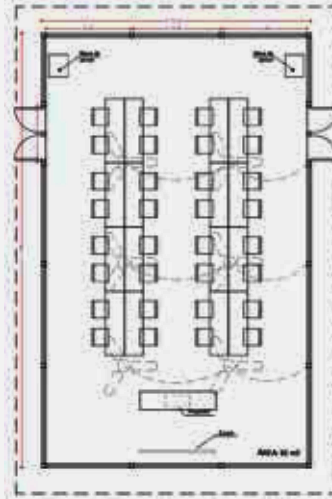

## FACILITIES

- Exhibition Room
- Interpretation Room / Lounge
- Two toilets
- Auxiliary bedroom for a traveller staying at Casa Canopy
- Topical room
- Kitchenette
- Deposit for the Inkaterra Convention Centre (ICC)
- Canopy warehouse
- Watchman's bedroom
- Staff toilet

## EXHIBITION ROOM

Area 82 mt2 (883 ft2).

Capacity - up to 60 chairs

- Projector
- Canvas screen
- Black-out curtains for the expositions
- Fans
- 2 auxiliary tables
- 1 water dispenser

# CAPACITY

- 80 PAX Standing for cocktail.
- 60 PAX Sitting for exposition.
- 32 PAX Sitting around a table for a light lunch

## DISTRIBUTION OPTIONS IN THE EXHIBITION ROOM

DISTRIBUCIÓN TIPO A 80 PERSONAS

DISTRIBUCIÓN B 20 PERSONAS

DISTRIBUCIÓN C 32 PERSONAS

DISTRIBUCIÓN D 30 PERSONAS