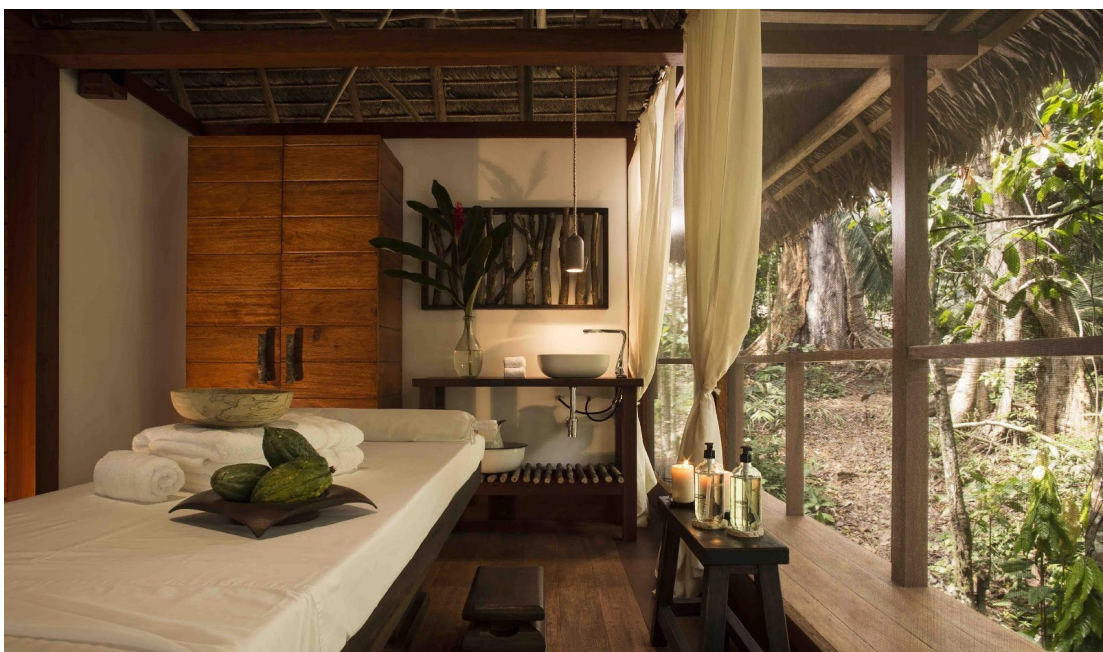

11/10/2019

INKATERRA NUA SPA

As you may have read in our [September newsletter](#), we are extremely excited to announce that the holistic *Nua Spa* at Inkaterra Hacienda Concepción is now open.

Located in the heart of the Amazon of South-Eastern Peru, between the Tambopata National Reserve and the shores of the Madre de Dios River, you will find Inkaterra Hacienda Concepción. The 25 private cabanas sitting majestically on stilts and a 5-room *casa grande* with high ceilings and a rustic thatched roof provides guests with a stay in the Peruvian Amazon like no other. The newest addition to Inkaterra Hacienda Concepción's unique property is the *Nua* spa, meaning 'Sky' in the native *Ese'Eja* language.

The *Nua Spa* is positioned on stilts at the hotel's entrance offering elevated views of the surrounding Madre de Dios River and Amazon Rainforest. Making it an ideal spot for taking in a breathtaking sunrise or sunset while enjoying special treatments.

Take your pick from a variety of specially designed treatments, from a rhythmic stone massage, with hot or cold river stones bathed in natural oil and placed along the energy points of the body, to the cacao exfoliation which uses cacao fruits from the hotel's plantation to leave the skin feeling rejuvenated. Each *Nua* treatment uses exotic ingredients native to the tropical forest in order to create sensory mystical experiences.