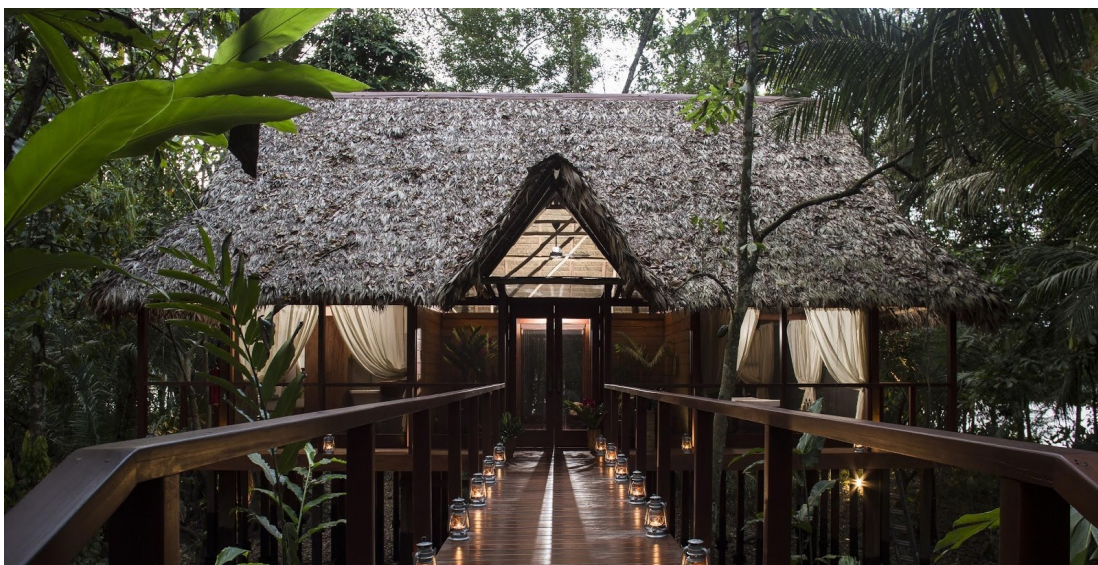

11/10/2019

INKATERRA NUA SPA

As you may have read in our [September newsletter](#), we are extremely excited to announce that the holistic *Nua Spa* at Inkaterra Hacienda Concepción is now open.

Located in the heart of the Amazon of South-Eastern Peru, between the Tambopata National Reserve and the shores of the Madre de Dios River, you will find Inkaterra Hacienda Concepción. The 25 private cabanas sitting majestically on stilts and a 5-room *casa grande* with high ceilings and a rustic thatched roof provides guests with a stay in the Peruvian Amazon like no other. The newest addition to Inkaterra Hacienda Concepción's unique property is the *Nua* spa, meaning 'Sky' in the native *Ese'Eja* language.

The *Nua Spa* is positioned on stilts at the hotel's entrance offering elevated views of the surrounding Madre de Dios River and Amazon Rainforest. Making it an ideal spot for taking in a breathtaking sunrise or sunset while enjoying special treatments.

Take your pick from a variety of specially designed treatments, from a rhythmic stone massage, with hot or cold river stones bathed in natural oil and placed along the energy points of the body, to the cacao exfoliation which uses cacao fruits from the hotel's plantation to leave the skin feeling rejuvenated. Each *Nua* treatment uses exotic ingredients native to the tropical forest in order to create sensory mystical experiences.